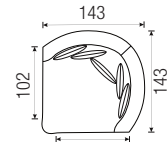

Bubble corner top view

ROMP

dragende delen uit beuk en/of gelaagd hardhout

ONDERVERING

metalen zigzagvering afgedekt met drukverdeler uit polyestervlies

ZITKUSSEN

RUGKUSSEN

schuim 21 kg/m³ met een gecompartmenteerd kussen uit donsveertjes en schuimstaafjes
Lovely/Bubble/Daydreamer: Medusa Q50 met donsveertjes en schuimstaafjes

LENDEKUSSEN

OPTIES

alle rugkussen in een tweede stof zonder meerprijs
alle lendenkussens in een derde stof zonder meerprijs
Lovely, Bubble en Daydreamer rugkussens in andere stoffen zonder meerprijs

OPGELET

CARCASSE

structure portante en hêtre et/ou panneau stratifié hyperrésistant

GARNI SUR

ressorts en zigzag avec nappage polyester

COUSSIN D'ASSISE

COUSSIN DE DOS

mousse 21 kg/m³ avec un coussin compartimenté de plumes et bâtonnets de mousse
Lovely/Bubble/Daydreamer: Medusa Q 50 avec plumes et bâtonnets de mousse

COUSSIN LOMBAIRE

coussin lombaire avec plumes et bâtonnets de mousse

OPTIIONS

ATTENTION

FRAME

supporting parts out of beech and/or layered hardwood

SUSPENSION

zigzag springs covered with polyester layer

SITTING PILLOW

BACK PILLOW

foam 21 kg/m³ with a compartmented cushion filled with feathers and foam sticks
Lovely/Bubble/Daydreamer: Medusa Q50 with feathers and foam sticks

KIDNEY PILLOW

kidney pillows with feathers and foam sticks

OPTIIONS

ATTENTION

elements without arms not designed as end elements
the Bubble and Corner element is technically not recommended as an end element
Lovely and Bubble cannot be connected

GESTELL

UNTERFEDERUNG

Wellenfedern mit Polyestervliesabdeckung

SITZKISSEN

RÜCKENFÜLLUNG

Schaum 21kg/m³ mit Kissen in Kassettensteppung, gefüllt mit Daunen und Schaumstoffstäbchen
Lovely/Bubble/Daydreamer: Medusa Q50 mit Daunen und Schaumstoffstäbchen

LENDEKISSEN

Lendenkissen mit Daunen und Schaumstoffstäbchen

OPTIONEN

alle Rückenfüllung lieferbar in einem zweiten Stoffen ohne Aufpreis
alle Lendenkissens lieferbar in einem dritten Stoffen ohne Aufpreis
Lovely, Bubble und Daydreamer Rückenkissen in anderen Stoffen lieferbar

ACHTUNG

Elemente ohne Armlehne sind nicht als Abschluss-element entworfen
das Bubble und Corner Element wird technisch nicht als Abschluss-element empfohlen.
Lovely und Bubble können nicht angeschlossen werden

Dimensions and weights of our products are approximate and subject to slight variations due to manufacturing processes. Please consider these details as general guidelines.

WWW.PASSEPARTOUTNV.BE / V3.5 (25.08.2025)