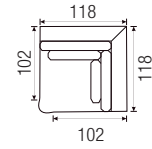

Corner top view