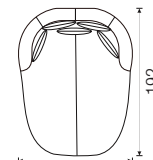

Daydreamer top view